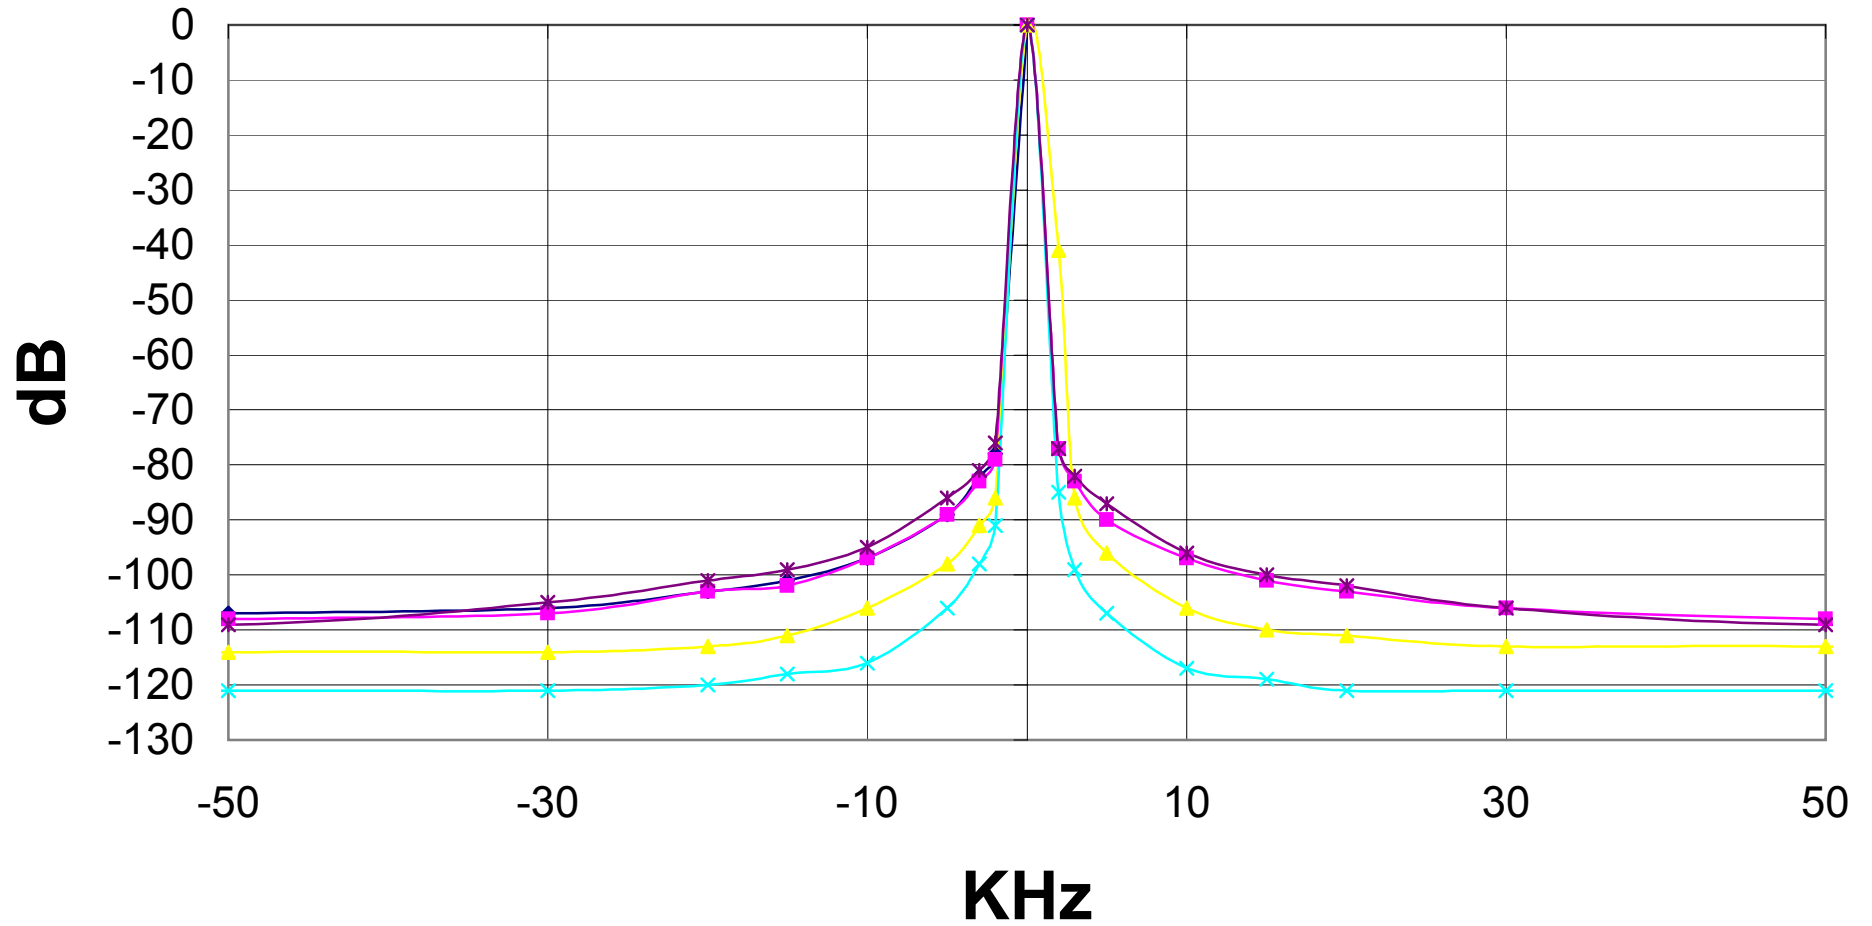

Rec.Mix FT-2000

Legend: FT-2000_40m_nFLT (blue diamonds), FT-2000_40m (magenta squares), SRC_20m (yellow triangles), SRC_160m (cyan crosses), FT-2000_20m (purple asterisks)